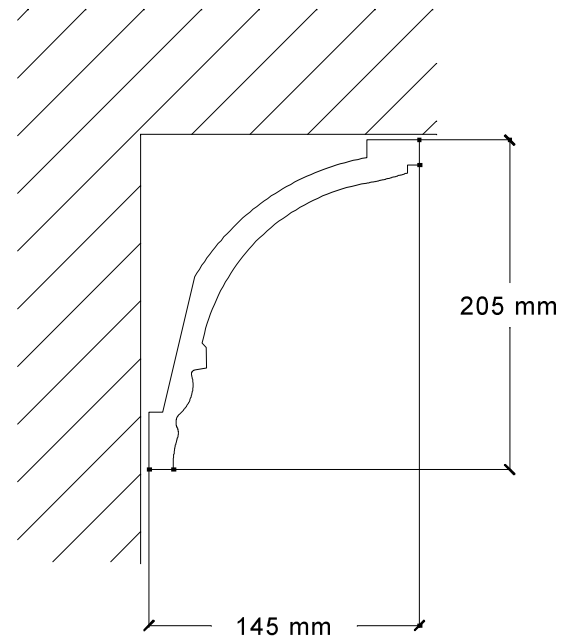

EUROSTYL

Cornice - Moulding : H 205 x 145 mm

Le cornici estruse per soffitti *Extruded ceilings moulding*

File : E - F4L

scala 1:4

scala 1:4

Le caratteristiche tecniche indicate vengono fornite a titolo indicativo e potranno essere modificate senza preavviso. Non devono quindi essere considerate a scopo di specifica.
The given values are indicative and can be changed without notice. They cannot be considered like a state.
This leaflet and designs embodied within are protected by copyright law and international treaties. Unauthorized reproduction of the leaflet or any portion of it or reproduction of any of the designs embodied therein may result in severe civil penalties and will be prosecuted to the maximum.
All right reserved, Bovelacci Forli Italy.