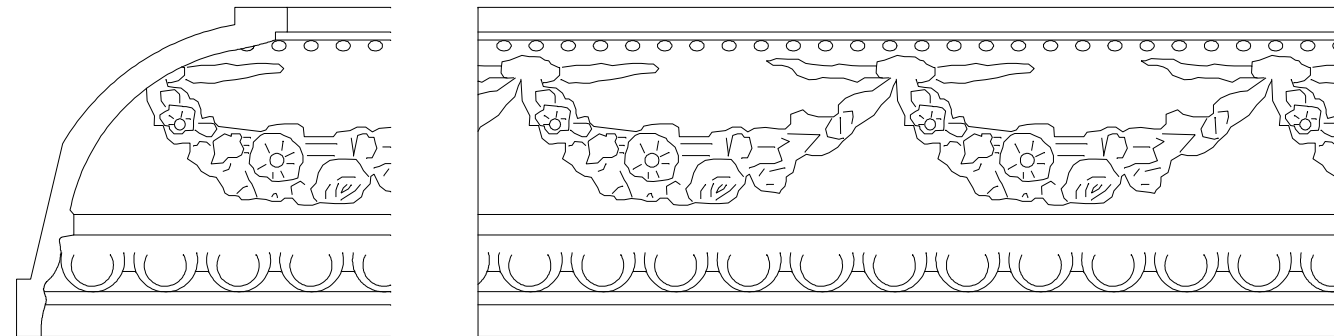

EUROSTYL

Cornice - Moulding : H 205 x 145 mm

Le cornici estruse per soffitti *Extruded ceilings moulding*

File : E - F4L

scala 1:4

scala 1:4

Le caratteristiche tecniche indicate vengono fornite a titolo indicativo e potranno essere modificate senza preavviso. Non devono quindi essere considerate a scopo di specifica.
The given values are indicative and can be changed without notice. They cannot be considered like a state.
This leaflet and designs embodied within are protected by copyright law and international treaties. Unauthorized reproduction of the leaflet or any portion of it or reproduction of any of the designs embodied therein may result in severe civil penalties and will be prosecuted to the maximum.
All right reserved, Bovelacci Forli Italy.